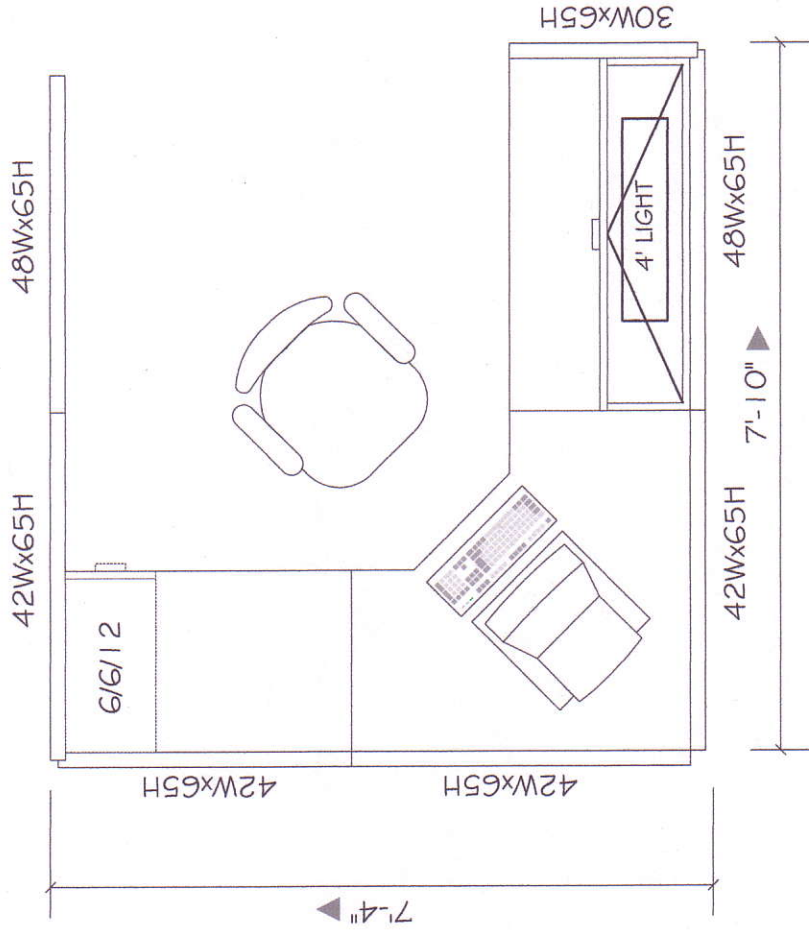

INTEGRATED SERVICES

Office Furniture and Cubicle Installation

(10) 7' x 7' 6" Steelcase 9000 Cubicles
(Typical Shown)

- (1) 6/6/12 pedestal file
- (1) 4' overhead flipper door
- (1) 4' task light
- 30" deep worksurfaces

Integrated Services
1550 Whipple Road
Union City, CA 94587
(510) 467-7701
panelinstall.com
Drawn By: BP
Scale: NTS