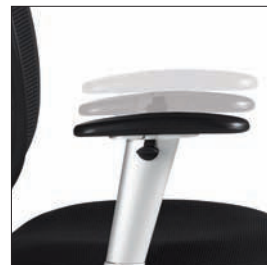

OTG11691B

OTG11691B (front view)

OTG11691B (side view)

Mesh Executive Chair

- Soft mesh fabric back with breathable mesh fabric seat
- Attractive titanium finish
- Synchro knee tilt chair control with multi-position tilt lock
- Pneumatic seat height adjustment
- Height adjustable arms with polyurethane armrests
- Black scuff resistant tips on chair base
- Twin wheel carpet casters
- Adjustable lumbar support
- Dimensions: 25"D x 26"W x 41.5"H

Standard Textile

Black Mesh

Height adjustable arms with polyurethane armrests

Black scuff resistant tips on chair base with twin wheel carpet casters